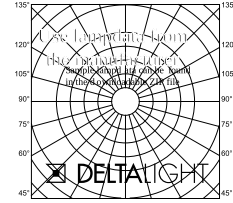

SPYCO CLIP Hi

414 353 00 B

AVAILABLE IN
BLACK 414 353 00 B
WHITE 414 353 00 W

 [View on website](#)

General info

LOCATION	indoor
INSTALLATION	Ceiling Semi-recessed
CUTOUT SHAPE/SIZE (MM)	round - 51
RECESSED DEPTH (MM)	40
INGRESS PROTECTION	IP20
WEIGHT (KG)	0.2
ADJUSTABILITY	0° to 90° swiveling, 350° rotatable